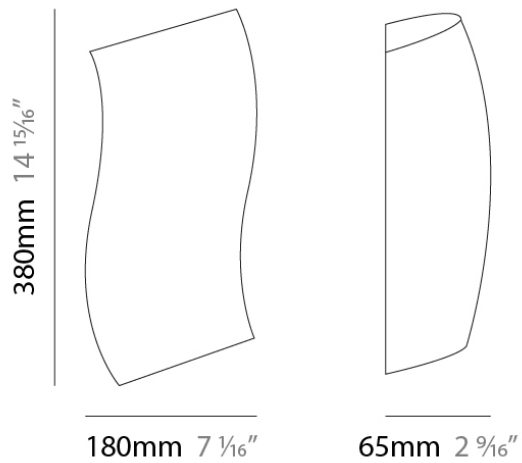

DENIS SURFACE

D83014

PROJECT
TYPE
NOTES
QUANTITY
DATE

GENERAL

Series: Denis
Brand: Panzeri
Division: Design
Mounting Type: Surface
Mounting Location: Wall
Subcategory: Ambient

PHYSICAL

Shape: Curves
Width (mm): 178
Width (in): 7
Height (mm): 380
Depth (mm): 64
Height (in): 15
Depth (in): 2 1/2
Light Distribution: Omnidirectional
Weight (kg): 2.04
Weight (lbs): 4.5
Diffuser: Matte White Blown Glass
Fixture Material: Glass / Aluminum

ELECTRICAL

Number of Lamps: 1
Lamp Type: LED Retrofit
Lamp Shape: T10
Bulb Included: Bulb Not Included
Total Output Wattage (W): 18
Max. Wattage Per Lamp (W): 18
Lamp Base: E26
Input Voltage (V): 120

LED

OPTICAL

RATINGS AND CERTIFICATIONS

Certified By: CSA Certified to UL and CSA Standards
IP rating: IP20