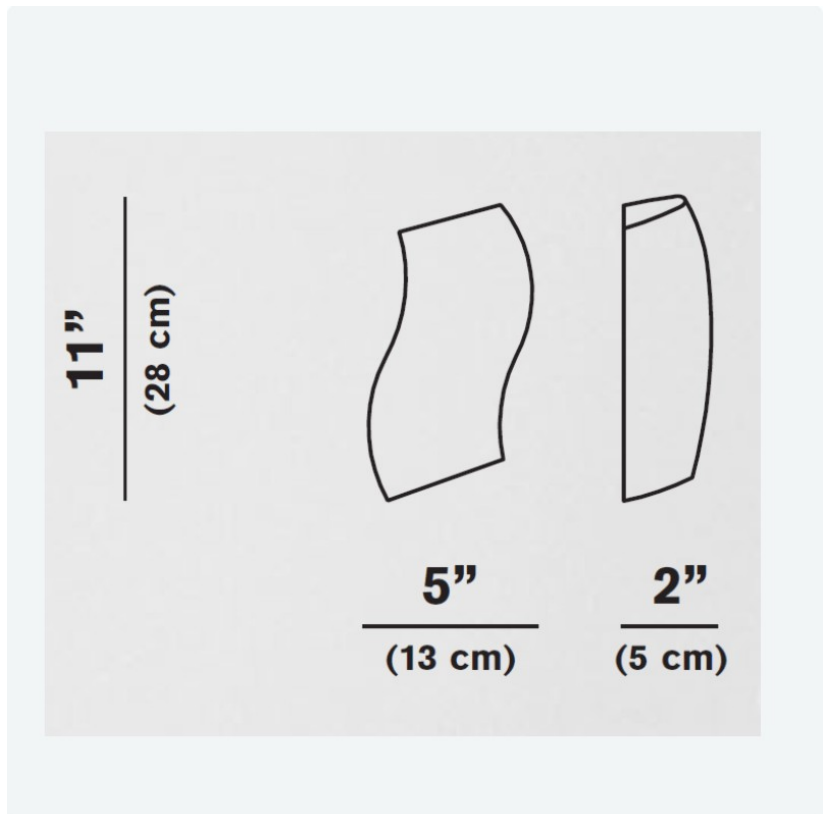

DENIS SURFACE

D83012

GENERAL

Series: Denis
Brand: Panzeri
Division: Design
Mounting Type: Surface
Mounting Location: Wall
Subcategory: Sconce

PHYSICAL

Width (mm): 127
Width (in): 5
Height (mm): 381
Height (in): 15
Extension (mm): 64
Extension (in): 2.5
Weight (kg): 0.9
Weight (lbs): 2
Diffuser: Matte White Blown Glass

ELECTRICAL

Number of Lamps: 2
Lamp Type: LED Retrofit / Halogen
Lamp Shape: G16.5
Bulb Included: Bulb Not Included
Total Output Wattage (W): 12 / 60
Max. Wattage Per Lamp (W): 12 / 60
Lamp Base: E12
Input Voltage (V): 120

LED

OPTICAL

RATINGS AND CERTIFICATIONS

Certified By: CSA Certified to UL and CSA Standards
IP rating: IP20